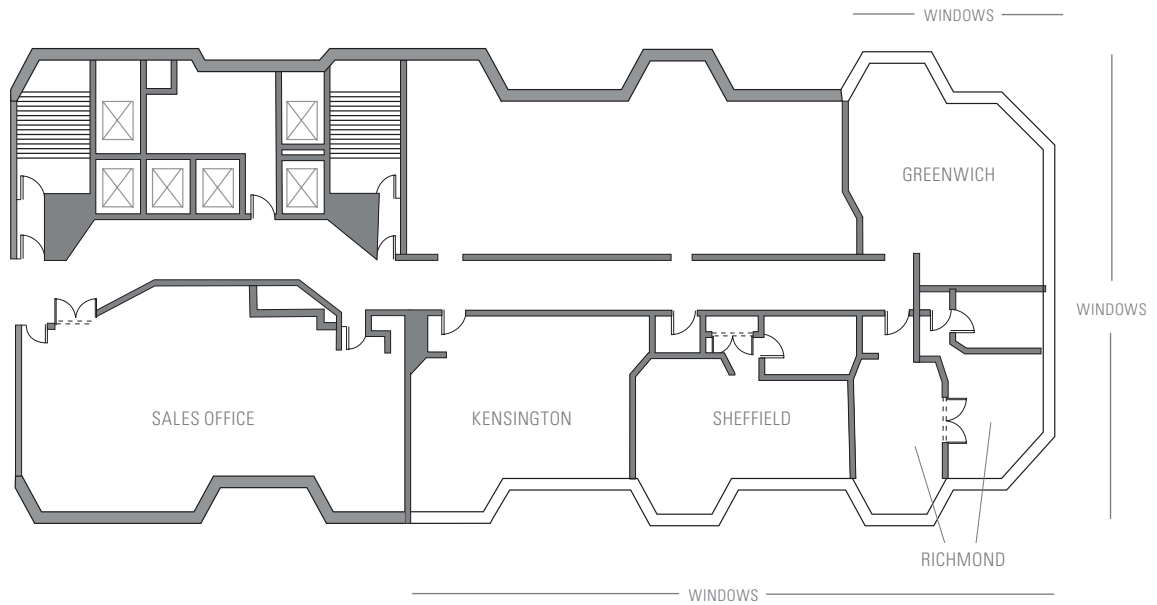

THE LONDON NYC

4TH FLOOR MEETING CENTER

	TOTAL SQ. FT.	ROUNDS	RECEPTION	CONFERENCE	CRESCENTS	U-SHAPE	CLASSROOM	THEATRE
GREENWICH	500	20	40	16	—	—	20	30
KENSINGTON	550	24	40	16	—	—	20	40
RICHMOND	550	12	40	8	—	—	—	—
SHEFFIELD	500	12	40	12	—	—	9	20