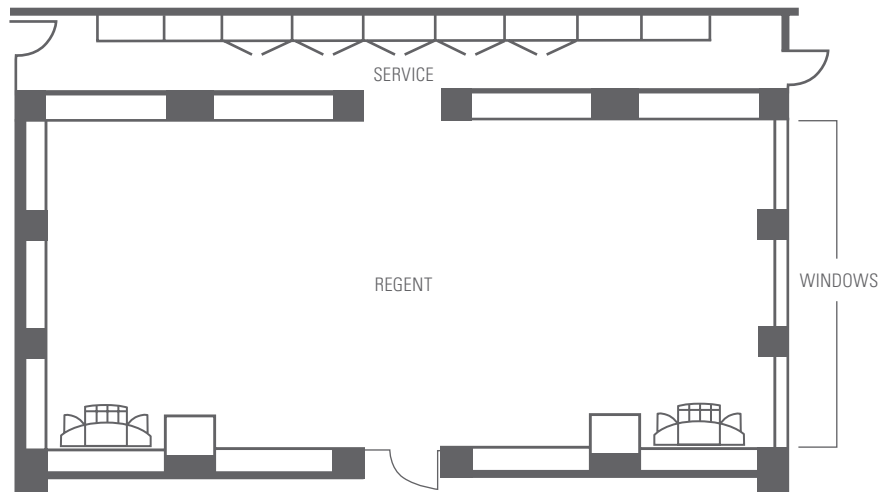

## THE REGENT PARK

Located within The London Bar & Restaurant, Regent Park boasts an elegant environment for any private dining occasion. With rotating mother of pearl and hand carved mahogany wall coverings, this space is easily transformed to accommodate events ranging from Board of Directors Meetings to Rehearsal Dinners and Private Sunday Brunches.

TOTAL SQ. FT.	ROUNDS	RECEPTION	CONFERENCE	CRESCENTS	U-SHAPE	CLASSROOM	THEATRE
1,050	90	100	35	50	35	60	100